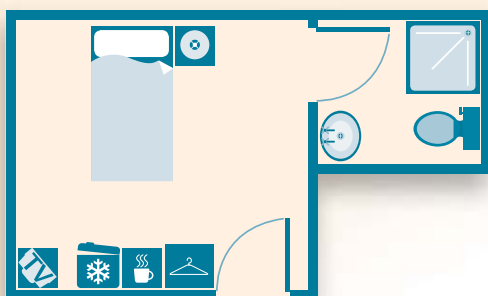

Actual floor plans are not to scale and room layouts may vary from the illustrations featured.

Hostel

The hostel is situated across the road from the school and consists of 15 bedrooms with private showers and a shared kitchen. Bedrooms include a fan, telephone, TV, fridge and tea/coffee-making facilities. Weekly cleaning and change of bed linen and towels are also included. This type of accommodation is ideal for individuals who would like to enjoy student life but want the privacy of their own bedroom and shower.

Shared Bedroom with private shower [HOSSHR]

Students will share a triple bedroom with a private shower. The kitchen in the hostel will be shared with other students.

Twin / Double Bedroom with private shower [HOSTWN]

Two students travelling together will share a twin / double bedroom with a private shower. The kitchen in the hostel will be shared with other students.

Single Bedroom with private shower [HOSSGL]

Students will have their own bedroom with a private shower. The kitchen in the hostel will be shared with other students.