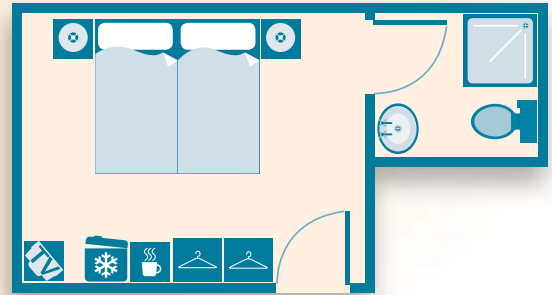

Twin / Double Bedroom with private shower [HOSTWN]

Two students travelling together will share a twin / double bedroom with a private shower. The kitchen in the hostel will be shared with other students.