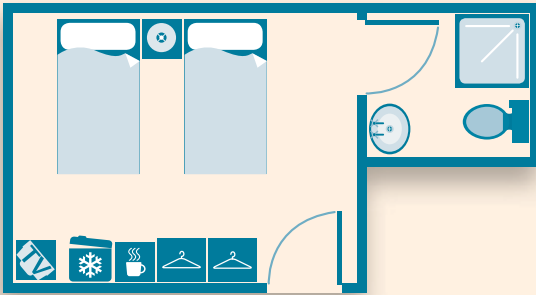

Twin / Double Bedroom with private shower [HOSTWN]

Two students travelling together will share a twin / double bedroom with a private shower. The kitchen in the hostel will be shared with other students.