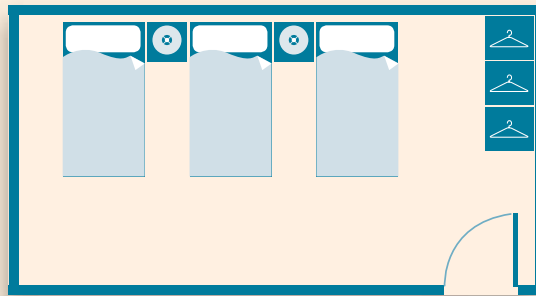

Sample Bedroom Layouts

One Bedroomed Apartments

These apartments are situated within the same building as the school and include one air-conditioned/heated bedroom [restricted hours], a bathroom, a kitchen, a TV and a telephone. Weekly cleaning and change of bed linen and towels are also included. These apartments are ideal for individuals who would not like to share their apartment with more than two other students.

Shared Bedroom [ONESHR]

Students will share a private apartment with up to two other students.

Twin / Double Bedroom [ONETWN]

Students will share a private apartment with another student.

Single Bedroom [ONESGL]

Students will have their own apartment.

Actual floor plans are not to scale and room layouts may vary from the illustrations featured.

Shared Apartments

These apartments are situated within the same building as the school and include two or three air-conditioned/heated bedrooms [restricted hours], one to three bathrooms, a kitchen, a TV and a telephone. Weekly cleaning and change of bed linen and towels are also included. These apartments are ideal for individuals who would like to share an apartment with other students.

Shared Bedroom [APTSHR]

Students will share a triple bedroom with up to two other students. Bathroom/s and other facilities in the apartment will be shared with other students.

Twin / Double Bedroom [APTTWN]