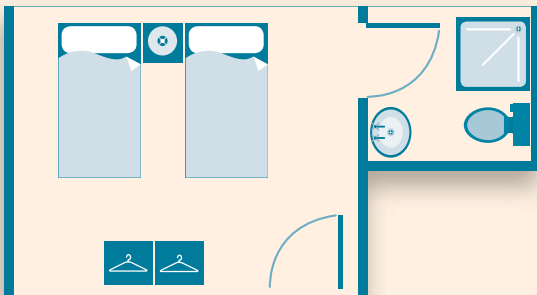

Sample Bedroom Layouts

One Bedroomed Apartments

These apartments are situated within the same building as the school and include one air-conditioned/heated bedroom [restricted hours], a bathroom, a kitchen, a TV and a telephone. Weekly cleaning and change of bed linen and towels are also included. These apartments are ideal for individuals who would not like to share their apartment with more than two other students.

Shared Bedroom [ONESHR]

Students will share a private apartment with up to two other students.

Twin / Double Bedroom [ONETWN]

Students will share a private apartment with another student.

Single Bedroom [ONESGL]

Students will have their own apartment.

Actual floor plans are not to scale and room layouts may vary from the illustrations featured.

Shared Apartments

These apartments are situated within the same building as the school and include two or three air-conditioned/heated bedrooms [restricted hours], one to three bathrooms, a kitchen, a TV and a telephone. Weekly cleaning and change of bed linen and towels are also included. These apartments are ideal for individuals who would like to share an apartment with other students.

Actual floor plans are not to scale and room layouts may vary from the illustrations featured.

Hostel

The hostel is situated across the road from the school and consists of 15 bedrooms with private showers and a shared kitchen. Bedrooms include a fan, telephone, TV, fridge and tea/coffee-making facilities. Weekly cleaning and change of bed linen and towels are also included. This type of accommodation is ideal for individuals who would like to enjoy student life but want the privacy of their own bedroom and shower.