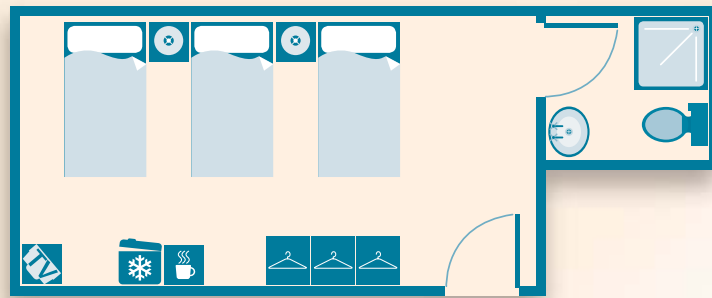

Hostel

The hostel is situated across the road from the school and consists of 15 bedrooms with private showers and a shared kitchen. Bedrooms include a fan, telephone, TV, fridge and tea/coffee-making facilities. Weekly cleaning and change of bed linen and towels are also included. This type of accommodation is ideal for individuals who would like to enjoy student life but want the privacy of their own bedroom and shower.

Shared Bedroom with private shower [HOSSHR]

Students will share a triple bedroom with a private shower. The kitchen in the hostel will be shared with other students.