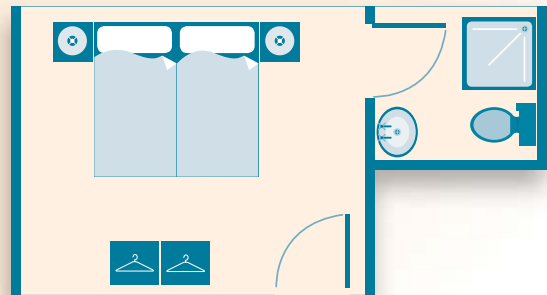

Sample Bedroom Layouts

One Bedroomed Apartments

These apartments are situated within the same building as the school and include one air-conditioned/heated bedroom [restricted hours], a bathroom, a kitchen, a TV and a telephone. Weekly cleaning and change of bed linen and towels are also included. These apartments are ideal for individuals who would not like to share their apartment with more than two other students.

Shared Bedroom [ONESHR]

Students will share a private apartment with up to two other students.

Twin / Double Bedroom [ONETWN]

Students will share a private apartment with another student.

Single Bedroom [ONESGL]

Students will have their own apartment.

Actual floor plans are not to scale and room layouts may vary from the illustrations featured.

Shared Apartments

These apartments are situated within the same building as the school and include two or three air-conditioned/heated bedrooms [restricted hours], one to three bathrooms, a kitchen, a TV and a telephone. Weekly cleaning and change of bed linen and towels are also included. These apartments are ideal for individuals who would like to share an apartment with other students.

Actual floor plans are not to scale and room layouts may vary from the illustrations featured.

Hostel

The hostel is situated across the road from the school and consists of 15 bedrooms with private showers and a shared kitchen. Bedrooms include a fan, telephone, TV, fridge and tea/coffee-making facilities. Weekly cleaning and change of bed linen and towels are also included. This type of accommodation is ideal for individuals who would like to enjoy student life but want the privacy of their own bedroom and shower.