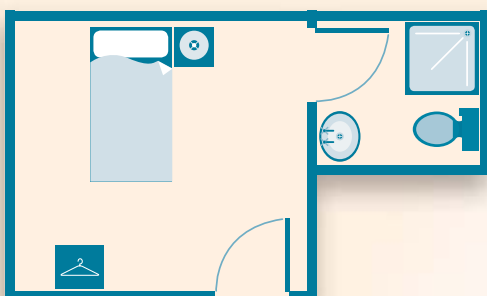

Sample Bedroom Layouts

One Bedroomed Apartments

These apartments are situated within the same building as the school and include one air-conditioned/heated bedroom [restricted hours], a bathroom, a kitchen, a TV and a telephone. Weekly cleaning and change of bed linen and towels are also included. These apartments are ideal for individuals who would not like to share their apartment with more than two other students.

Shared Bedroom [ONESHR]

Students will share a private apartment with up to two other students.

Twin / Double Bedroom [ONETWN]

Students will share a private apartment with another student.

Single Bedroom [ONESGL]

Students will have their own apartment.

Actual floor plans are not to scale and room layouts may vary from the illustrations featured.

Shared Apartments

These apartments are situated within the same building as the school and include two or three air-conditioned/heated bedrooms [restricted hours], one to three bathrooms, a kitchen, a TV and a telephone. Weekly cleaning and change of bed linen and towels are also included. These apartments are ideal for individuals who would like to share an apartment with other students.

Actual floor plans are not to scale and room layouts may vary from the illustrations featured.

Hostel

The hostel is situated across the road from the school and consists of 15 bedrooms with private showers and a shared kitchen. Bedrooms include a fan, telephone, TV, fridge and tea/coffee-making facilities. Weekly cleaning and change of bed linen and towels are also included. This type of accommodation is ideal for individuals who would like to enjoy student life but want the privacy of their own bedroom and shower.