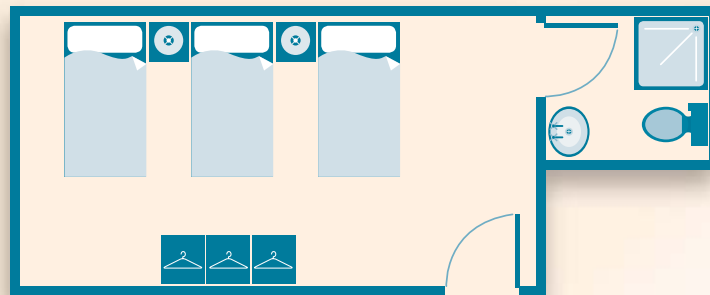

Sample Bedroom Layouts

One Bedroomed Apartments

These apartments are situated within the same building as the school and include one air-conditioned/heated bedroom [restricted hours], a bathroom, a kitchen, a TV and a telephone. Weekly cleaning and change of bed linen and towels are also included. These apartments are ideal for individuals who would not like to share their apartment with more than two other students.

Shared Bedroom [ONESHR]

Students will share a private apartment with up to two other students.

Twin / Double Bedroom [ONETWN]

Students will share a private apartment with another student.

Single Bedroom [ONESGL]

Students will have their own apartment.

Actual floor plans are not to scale and room layouts may vary from the illustrations featured.

Shared Apartments

These apartments are situated within the same building as the school and include two or three air-conditioned/heated bedrooms [restricted hours], one to three bathrooms, a kitchen, a TV and a telephone. Weekly cleaning and change of bed linen and towels are also included. These apartments are ideal for individuals who would like to share an apartment with other students.

Actual floor plans are not to scale and room layouts may vary from the illustrations featured.

Hostel

The hostel is situated across the road from the school and consists of 15 bedrooms with private showers and a shared kitchen. Bedrooms include a fan, telephone, TV, fridge and tea/coffee-making facilities. Weekly cleaning and change of bed linen and towels are also included. This type of accommodation is ideal for individuals who would like to enjoy student life but want the privacy of their own bedroom and shower.