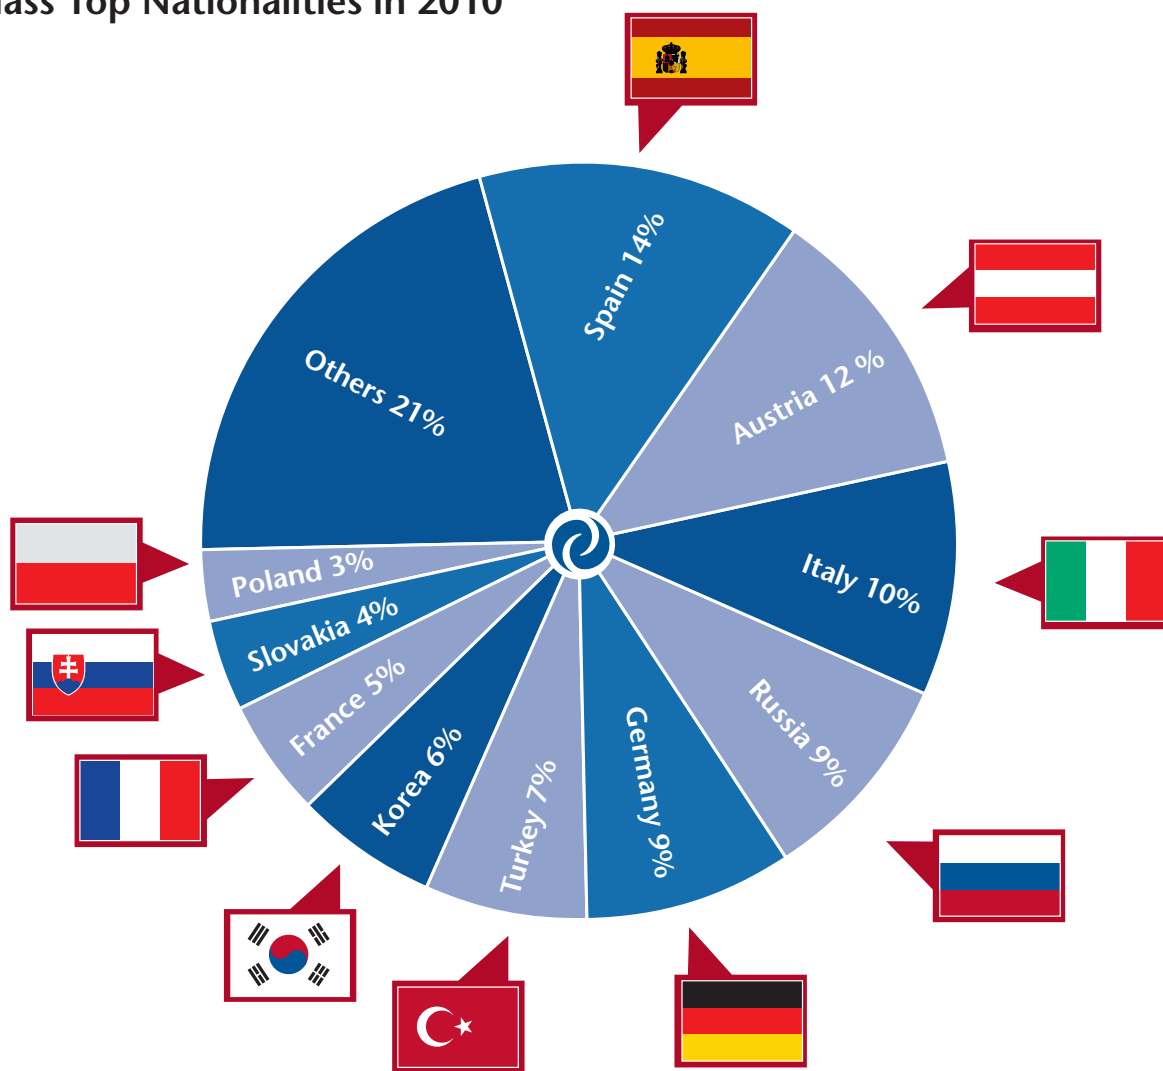

During 2010 we have welcomed students from a total of 45 different countries and were delighted to have received our first students from China, Egypt, Iran, Mexico, Nepal, Peru, Senegal and Venezuela. Students attending a program at Clubclass Residential Language School experience a totally immersive teaching environment since English is used to communicate both inside and outside of the classroom.

## Clubclass Top Nationalities in 2010